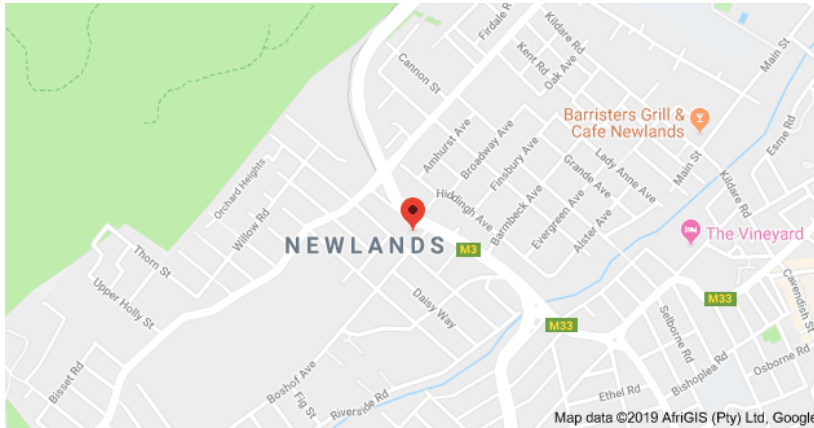

CAPE TOWN PRACTICE

4 BOSHOF AVENUE, FERNWOOD, NEWLANDS.

Take the M3 from town towards Muizenberg.

At the corner of Newlands Avenue turn into Rhodes Drive towards Kirstenbosch. Take first left into Orchard Street, then left into Boshof look for No 4 on left. Walk up to Garden Gate and ring bell.

Kirstenbosch Gardens

N2 to City

Plettenberg Bay & Knysna Practice

28 RUGBY DRIVE, PLETTENBERG BAY

Turn off N2 at Piesang Valley and drive down to circle on the way to Beacon Isle Hotel. Take the 3rd EXIT and pass a Kwik Spar on left then turn RIGHT into Longships Ave. Drive along Longships Ave toward Robberg Peninsula then 3/4 way along turn LEFT into Planier just after passing Masons Stationers on left and Pips Bathroom Shop on right.

Then turn first RIGHT into Rugby Drive - no 28 is on the left about half kilometer down Rugby Drive.